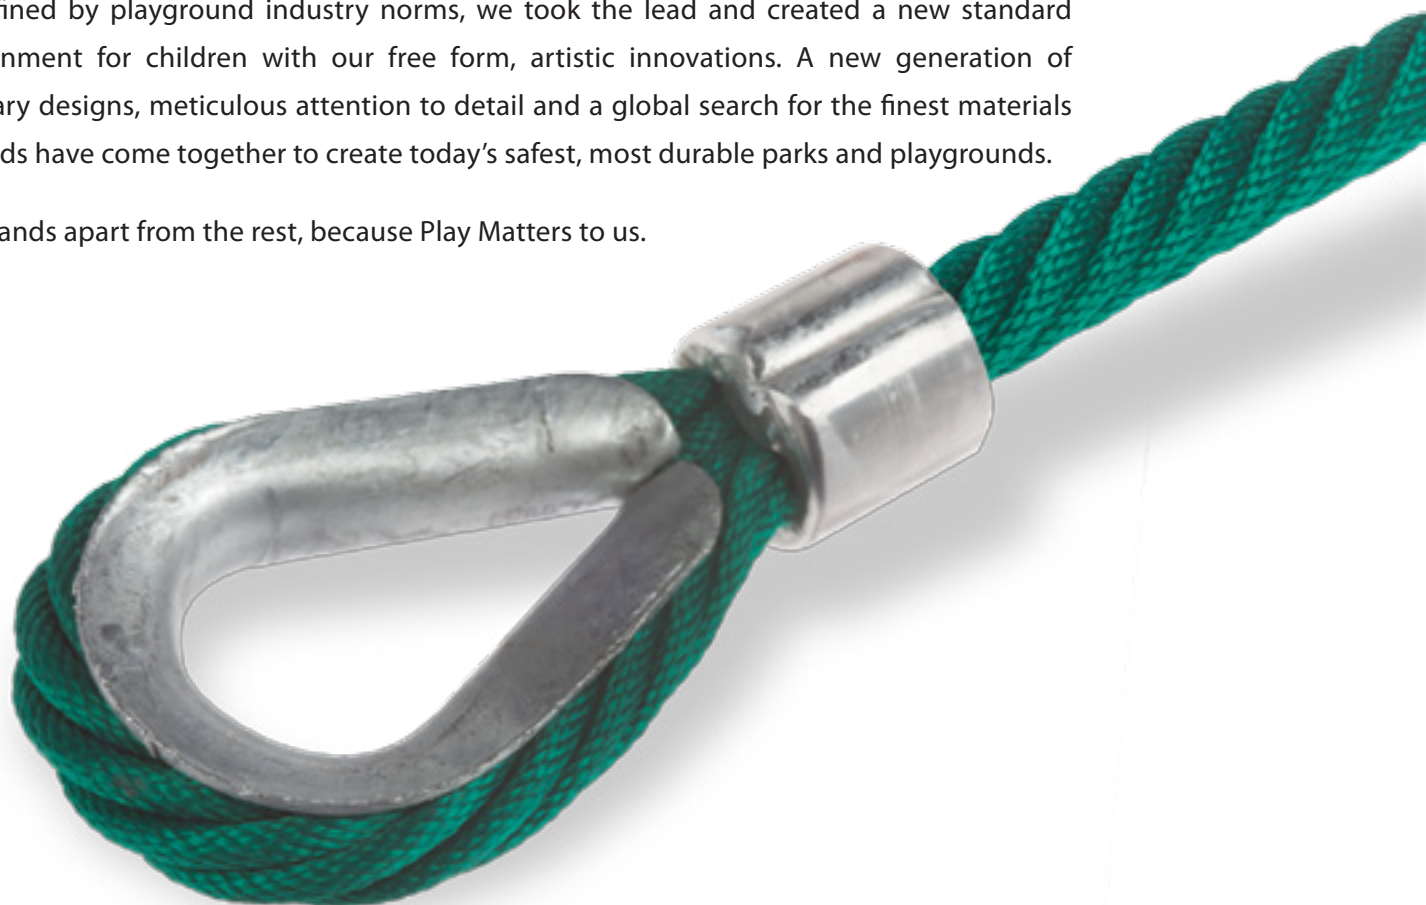

Our primary mission is the creation of the safest, most durable and most fun playground equipment in the world.

About Us

For a quarter century, we've produced revolutionary designs that promise and deliver real adventure and excitement that fuels the children's 'Ship of Imagination'. Rope rockets that are out of this world, Mast Nets that reach the stars, Biggo swings that let you travel through space on flying saucers, and our new Ropes Courses which are runways to the next galaxy of creations, as Dynamo Playgrounds reignites the playground universe.

Dynamo stands apart from the rest, because Play Matters to us.

Dynamo Rope

Dynamo's engineers have created the safest, longest lasting, most attractive cabling in the playground industry. Using proprietary technology, they've infused the beautiful nylon or polyester cable coatings with UV protectants and flame retardant solutions in the extrusion process. They use these vibrant threads to weave a braid around at least 144 strands of galvanized steel to produce the play structure rope. This unique process keeps the ropes beautiful to see, soft to touch and stronger than any other cabling available.