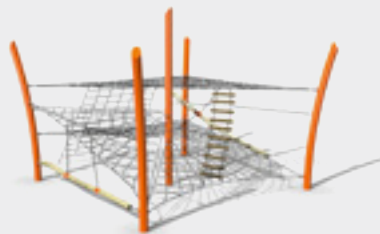

Rendering

Use Zone View

Model	DX-932
Name	Nebula Twister
Age	5-12
Capacity	17
Product Size	L (7.32 m / 24'0") - W (0.83 m / 2'9") - H (4.40 m / 14'5")
Use zone	www.dynplay.com/DX-932

Nebula Vortex

Rendering

Use Zone View

Model	DX-933
Name	Nebula Vortex
Age	5-12
Capacity	50
Product Size	L (8.17 m / 26'10") - W (6.96 m / 22'10") - H (5.37 m / 17'7")
Use zone	www.dynplay.com/DX-933

“This playground equipment will stimulate the imagination while developing children physically. Its creative play provides continuous challenge and unlimited new play experiences.”