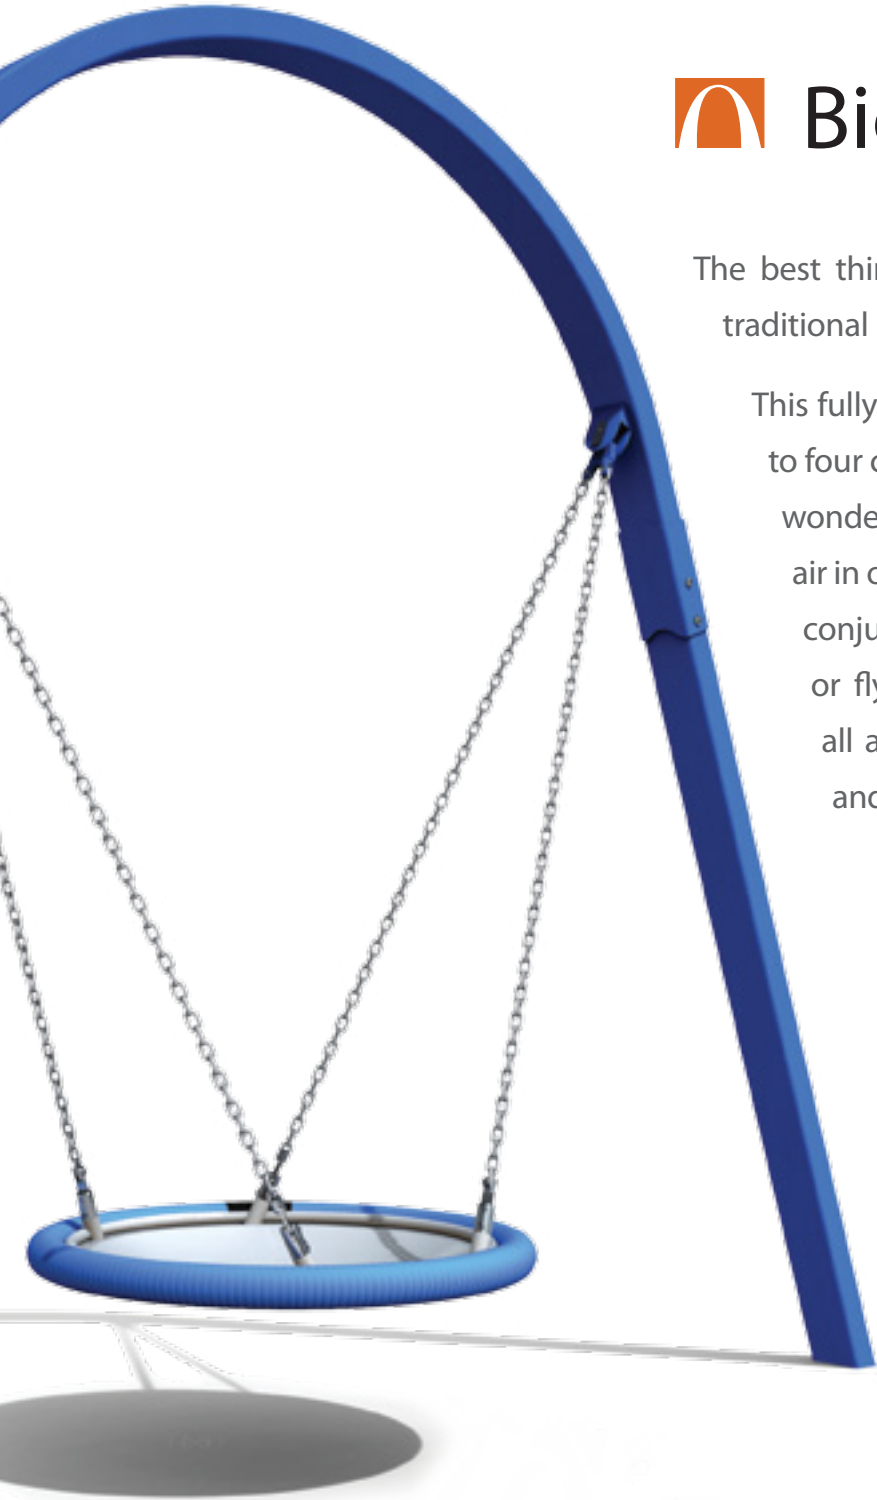

The Rook

Rendering

Use Zone View

Model	DX-2150
Name	The Rook
Age	5-12
Capacity	162
Product Size	D (7.43 m / 24' 5") - H (8.49 m / 27' 10")
Use zone	www.dynplay.com/DX-2150

Biggo Swings

The best things in life are shared, so Dynamo took a traditional playground favourite and made it better.

This fully accessible Biggo Swing can be used by up to four children of any age at a time! All sharing the wonderful sensation of safely soaring through the air in our unique parabolic arc. The dish-like swing conjures up shared images of soaring space ships or flying carpets, all while helping children of all abilities develop their balance, equilibrium, and social interaction.