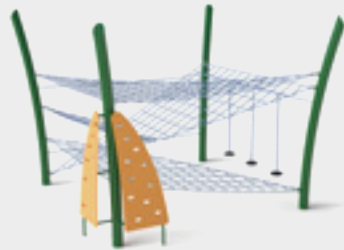

Nebula Flux Assembly 1

Rendering