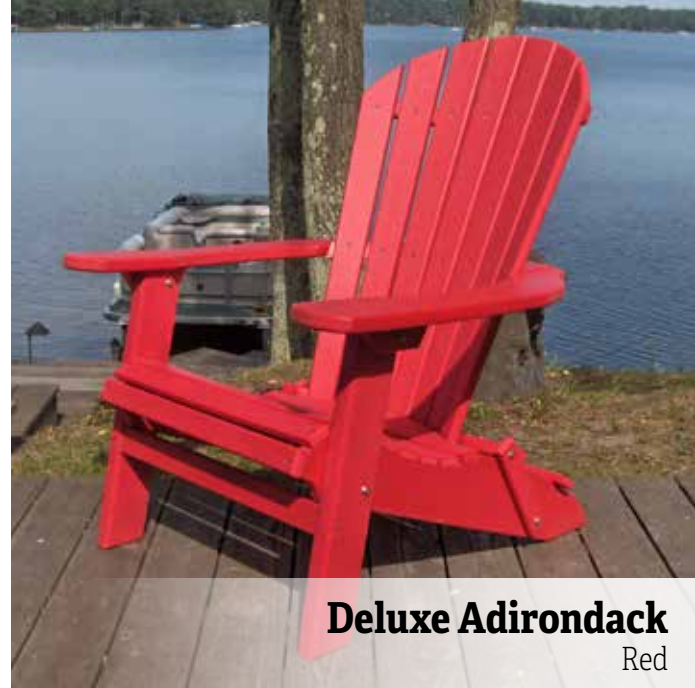

the Adirondack Collection an all-time favorite

Our classic Adirondack Chairs feature a contoured seat and a curved & angled back for maximum comfort. Historically, the Adirondack seating position is extremely relaxed and laid back. Our customers frequently tell us; "your chairs fill up first because of the comfort."

We combine new world technology and materials with old world workmanship to bring you heirloom quality products. So, lean back, soak up the sun and enjoy a moment of comfortable relaxation.