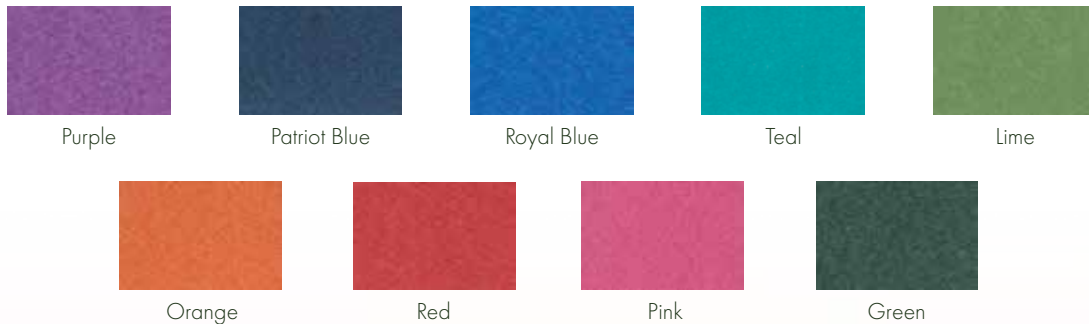

Bright Colors*

Think: Islands. Tropical. Fun. Happy.