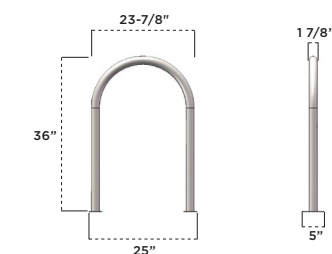

5050 | U BIKE RACK

- Capacity up to 2 bikes
- Powder coated finish
- Inground (S) or surface mount (SM)
- See page 99 for color options