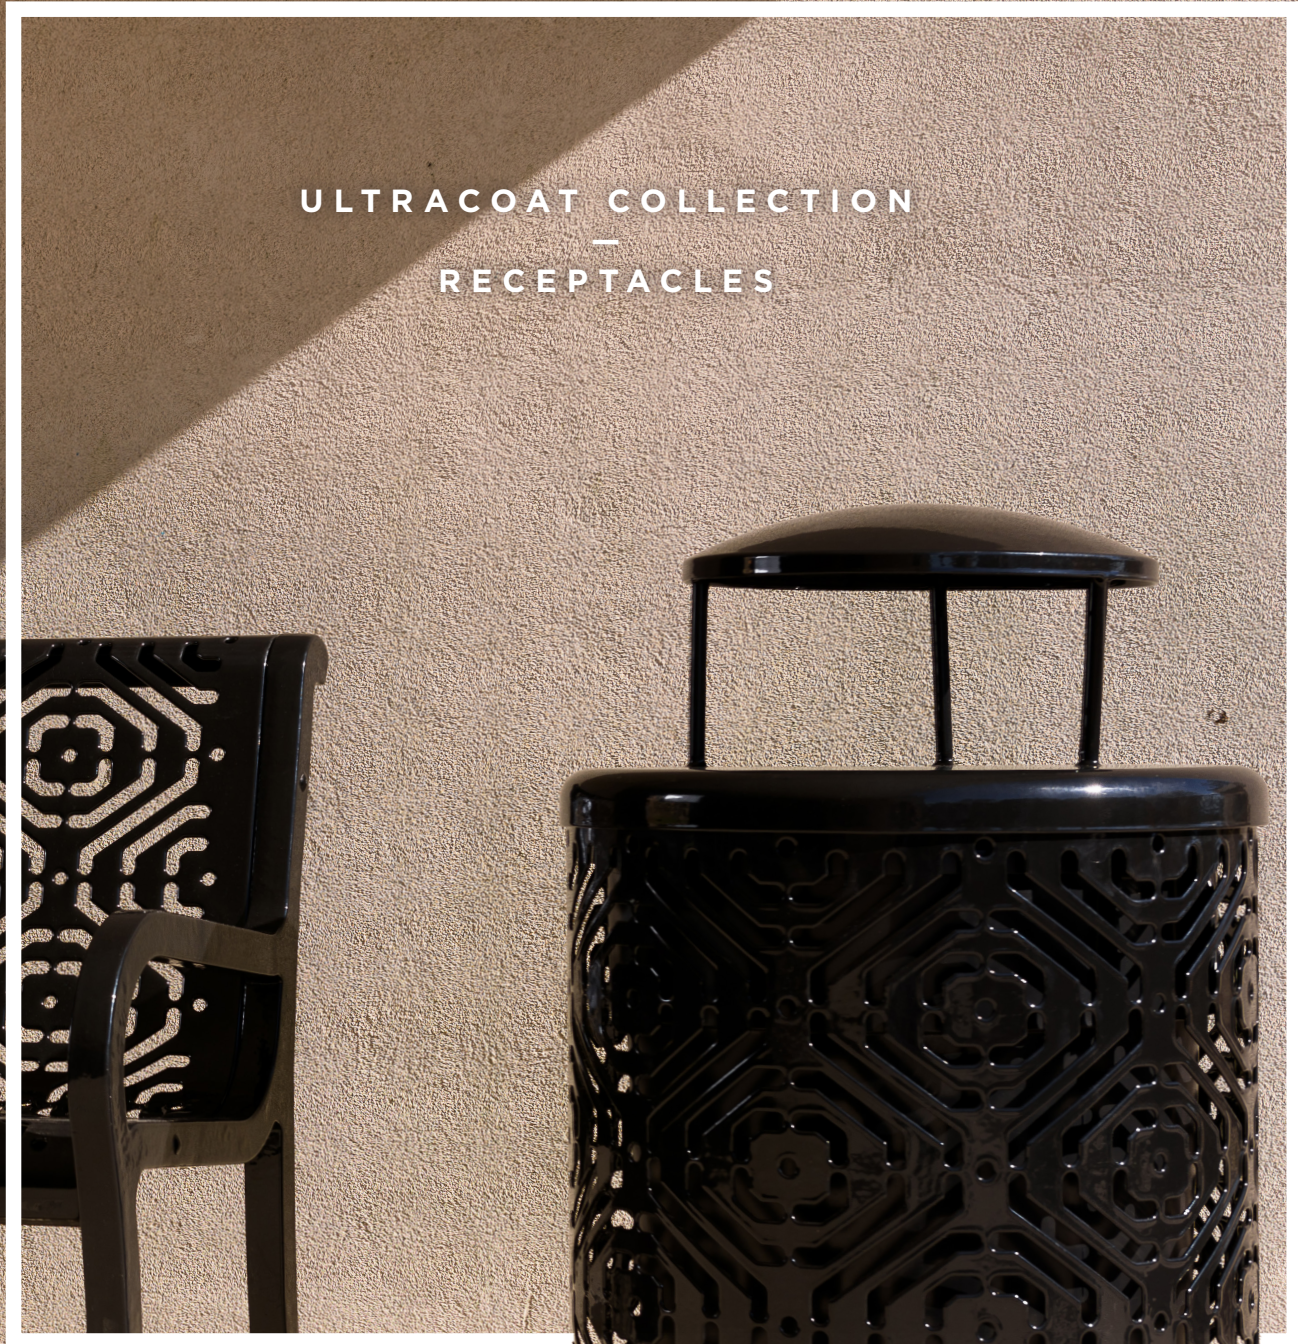

ULTRACOAT COLLECTION
—
RECEPTACLES

FB-32 Metal Trash Receptacle, black fiesta pattern with RBR-32-08 Rain Bonnet Lid and PL-32 Liner

SD-36FT | SWING DOOR RECEPTACLE

- 36 gallon capacity
- Thermoplastic finish
- Slat design with flared top
- All MIG welded unit
- Lid and liner included
- Featuring easy access swing door
- Portable and/or surface mount

FLAT TOP	ASH URN	RAIN BONNET
SD-36FT	SD-36AU	SD-36RB

32/55 | METAL TRASH RECEPTACLES

- Available in 32 gallon and 55 gallon capacities
- Thermoplastic finish
- All MIG welded unit
- Portable with mounting kit sold separately
- Lids and liners are sold separately
- See page 58 for lids and liners
- See page 99 for color options and 98 for patterns
- Available with Recycle Logo (32RE)

32 GALLON	55 GALLON
EX-32	EX-55
PR-32	PR-55
FB-32	FB-55
W-32	W-55
S-32	S-55
HS-32	
SP-32	
PR-32RE	
EX-32RE	

RD2418/SQ2418 | PLANTER

- 24" wide x 18" high planters
- Thermoplastic finish
- All MIG welded frame
- Diamond (V) or Perforated (P) design
- Portable and/or surface mount
- 01-05-0212 liner sold separately
- See page 99 for color options

SQUARE	ROUND
SQ2418-V	RD2418-V
SQ2418-P	RD2418-P