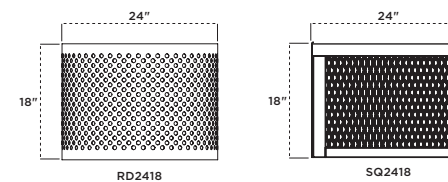

ULTRACOAT COLLECTION
—
RECEPTACLES

FB-32 Metal Trash Receptacle, black fiesta pattern with RBR-32-08 Rain Bonnet Lid and PL-32 Liner

SD-36FT | SWING DOOR RECEPTACLE

- 36 gallon capacity
- Thermoplastic finish
- Slat design with flared top
- All MIG welded unit
- Lid and liner included
- Featuring easy access swing door
- Portable and/or surface mount

FLAT TOP	ASH URN	RAIN BONNET
SD-36FT	SD-36AU	SD-36RB

32/55 | METAL TRASH RECEPTACLES

- Available in 32 gallon and 55 gallon capacities
- Thermoplastic finish
- All MIG welded unit
- Portable with mounting kit sold separately
- Lids and liners are sold separately
- See page 58 for lids and liners
- See page 99 for color options and 98 for patterns
- Available with Recycle Logo (32RE)

32 GALLON	55 GALLON
EX-32	EX-55
PR-32	PR-55
FB-32	FB-55
W-32	W-55
S-32	S-55
HS-32	
SP-32	
PR-32RE	
EX-32RE	

RD2418/SQ2418 | PLANTER

- 24" wide x 18" high planters
- Thermoplastic finish
- All MIG welded frame
- Diamond (V) or Perforated (P) design
- Portable and/or surface mount
- 01-05-0212 liner sold separately
- See page 99 for color options

SQUARE	ROUND
SQ2418-V	RD2418-V
SQ2418-P	RD2418-P