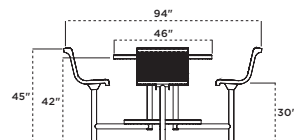

361L-RDV Low Round Food Court Table, portable, green diamond pattern, black frame