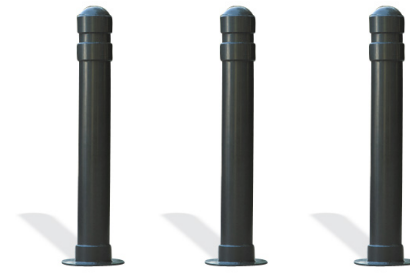

2613/2813 | LEXINGTON BOLLARD

- 6" and 8" diameters
- Available in 3' and 4' heights
- 1 and 2 Loop options available for use with chain
- Powder coated finish
- Surface mount (SM) or inground (S)
- See page 99 for color options

	3 FOOT	4 FOOT
6" diameter	2613	2614
8" diameter	2813	2814