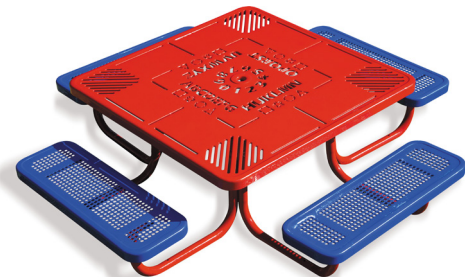

358PS-PLP Learning Table, perforated pattern

358PS | PORTABLE PRESCHOOL TABLE

- 46" table top with 12" high seating
- 1-5/8" O.D. all MIG welded pipe with 1" O.D. brace
- Walk through design
- All stainless steel hardware
- Also available with learning table top that includes alphabet and numbers 0-9 to compliment your early childhood setting

46" TABLE

SQUARE	OCTAGON	ROUND	LEARNING TABLE
358PS-P	358PS-OP	358PS-RDP	358PS-PLP
358PS-V	358PS-OV	358PS-RDV	
358PS-VR	358PS-OVR		
358PS-PR	358PS-OPR