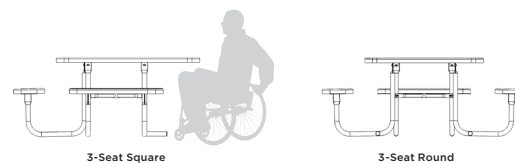

3-Seat Square

3-Seat Round

SQUARE	SQUARE W/ GAME TOP	OCTAGON	OCTAGON W/ GAME TOP	ROUND	ROUND W/ GAME TOP
358H-V	358H-V-GT	358H-OV	358H-OV-GT	358H-RDV	358H-RDV-GT
358H-P	358H-P-GT	358H-OP	358H-OP-GT	358H-RDP	358H-RDP-GT
358H-VR	358H-VR-GT	358H-OVR	358H-OVR-GT	—	—
358H-PR	358H-PR-GT	358H-OPR	358H-OPR-GT	—	—