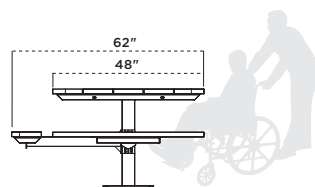

338H3 (Single-Sided Accessibility)

338H | 48" ADA SINGLE PEDESTAL TABLE

- ADA accessible with 2-seat or 3-seat inground option

ADA 3-SEAT

338H3-U48	338H2-U48
338H3-PT48	338H2-PT48
338H3-T48	338H2-T48
338H3-R48	338H2-R48

ADA 2-SEAT