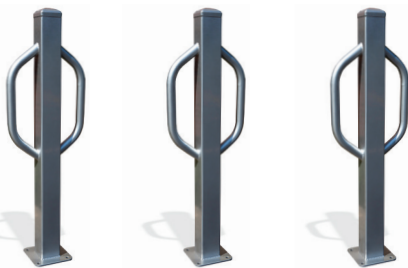

2013/2014 MADISON BOLLARD

- 4" width
- Available in 3' and 4' heights
- 1 and 2 Loop options available for use with chain
- Powder coated finish
- Surface mount (SM) or inground (S)
- See page 99 for color options

	3 FOOT	4 FOOT
4" width	2013	2014

75 | MADISON IPE RECEPTACLE

- 36 Gallon capacity
- Ipe wood planks with powder coated steel frame
- Frame is made from 1/4" thick steel plates and 12 gauge rolled steel
- 1" x 3-1/2" sealed Ipe wood planks
- Portable and/or surface mount
- All stainless steel hardware
- Lid and liner included

FLAT TOP LID	ASH URN LID	RAIN BONNET LID
75-36FT	75-36AU	75-36RB