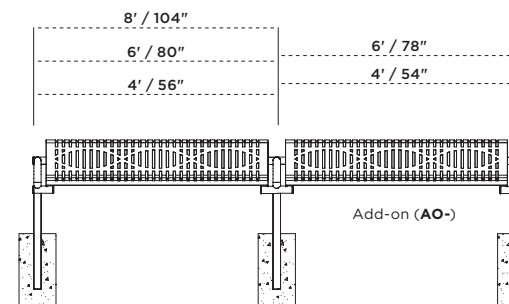

LEARN MORE

See page 4 to learn more about our customization and personalization options.