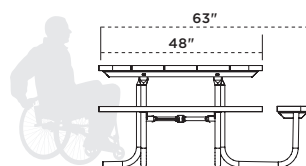

358H | ADA 48" SQUARE TABLE

- 48" table with umbrella hole diameter 1-9/16" I.D.
- ADA accessible with 3-seat
- 1-5/8" O.D. all bolt together walk-through design
- 1" O.D. brace
- Frame can be powder coated or hot-dip galvanized
- All galvanized hardware (for wood)
- All zinc plated hardware (for recycled plastic)
- Portable and/or surface mount
- See page 99 for frame color options and 97 for plank color options

ADA 3-SEAT TABLE

- 358H-U48
- 358H-PT48
- 358H-T48
- 358H-R48
- 358-F (frame only)