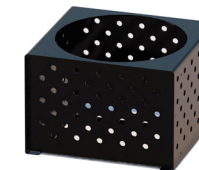

17-SQP Pasadena Planter, black

17 | PASADENA PLANTER

- 26" W x 18" H high
- Fully welded with powder coated finish
- Formed 1/4" steel plate with precision punched perforated pattern.
- Portable and/or surface mount
- Liner included
- See page 99 for color options