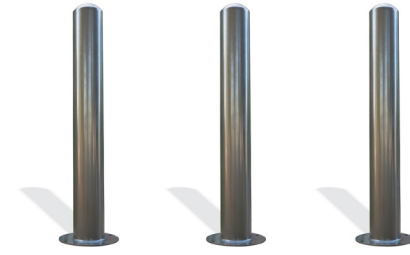

2603/2604 | RICHMOND BOLLARD

- 6" diameter
- Available in 3' and 4' heights
- 1 and 2 Loop options available for use with chain
- Powder coated finish
- Surface mount (SM) and inground (S)
- See page 99 for color options

	3 FOOT	4 FOOT
6" diameter	2603	2604