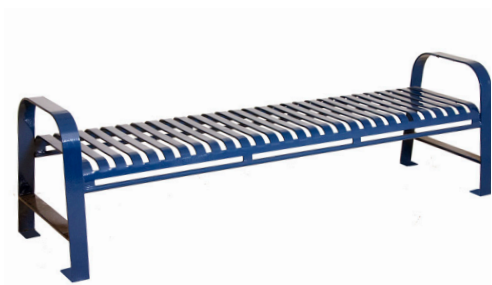

85-S6 6' Oxford Bench without Back, ultra blue

85 | OXFORD BENCH WITHOUT BACK

- 4' and 6' lengths
- Fully welded design
- UltraCoat® thermoplastic finish
- 7 gauge steel seat with 3/8" steel plate legs
- Portable and/or surface mount
- See page 99 for color options

4 FOOT	6 FOOT
85-S4	85-S6