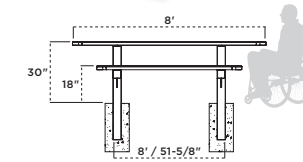

347 | RECTANGULAR DUAL PEDESTAL

- Available in 6' and 8' lengths with ADA accessibility (8' inground mount only)
- Thermoplastic top and seats with powder coated frame
- 4" x 4" square all MIG welded frame and support arms
- All stainless steel hardware
- Inground (S) or surface mount (SM)
- See page 99 for color options and 98 for patterns

6 FOOT	8 FOOT	ADA 8 FOOT
347-V6	347-V8	347H-V8
347-P6	347-P8	347H-P8
347-VR6	347-VR8	347H-VR8
347-PR6	347-PR8	347H-PR8