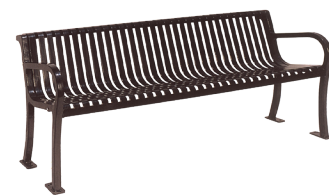

- Perforated metal
- Rolled corners
- 5/8" diameter punched pattern
- 14-gauge sheet steel

W | WAVE

- 12-gauge sheet steel

FB | FIESTA

- 12-gauge sheet steel

S | SLAT

- 12-gauge sheet steel

HS | HORIZONTAL SLAT