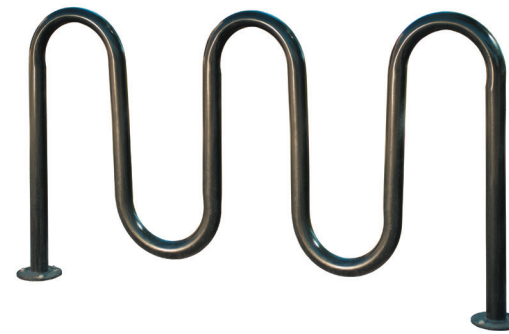

5805SM Contemporary 5 Loop Bike Rack, surface mount