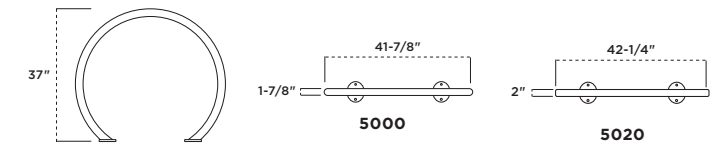

5000 | SOLSTICE RACK

5020 | HORIZONS RACK

- Capacity up to 2 bikes
- 1.9" O.D. round (5000) or 2" square (5020) framework x 11 gauge steel tubing
- Powder coated finish
- Inground (S) or surface mount (SM)
- See page 99 for color options

5060SM Flash Bike Rack, black

5060 | FLASH BIKE RACK

- Capacity up to 2 bikes
- 38-7/16" high x 26-1/4" wide
- Framework is 2-3/8" O.D. pipe
- Powder coated finish
- Inground (S) or surface mount (SM)
- See page 99 for color options