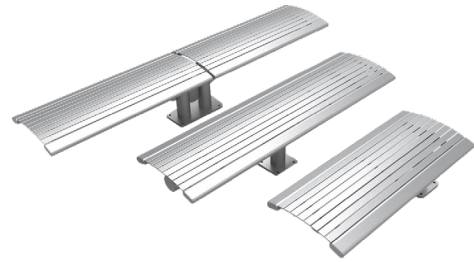

68-SM-HS4 8' Phoenix Bench, ultra silver metallic
69-HS6 6' Phoenix Bench, ultra silver metallic
66-HS4 4' Phoenix Bench, ultra silver metallic

66/68/69 | PHOENIX BENCH

- 4', 6', and 8' lengths
- 4" structural steel tubing frame
- Powder coated steel
- All stainless steel hardware
- All MIG Welded
- Inground or surface mount
- See page 99 for steel color options