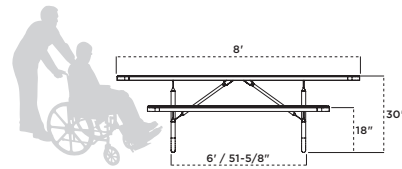

BT238-V6 6' Extra Heavy-Duty Bolt-thru Rectangular Table, green diamond pattern, black frame

BT238 | EXTRA HEAVY-DUTY BOLT-THRU TABLE

- Available in 6' and 8' lengths
- Thermoplastic finish with powder coated frame
- 2-3/8" O.D. all bolt together walk-through frame
- 1" O.D. brace
- All stainless steel hardware
- Portable and/or surface mount
- See page 99 for color options and 98 for patterns

6 FOOT	8 FOOT
BT238-V6	BT238-V8
BT238-VR6	BT238-VR8
BT238-P6	BT238-P8
BT238-PR6	BT238-PR8
BT238-FV (frame only)	BT238-FV (frame only)
BT238H