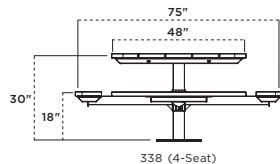

338 | 48" SINGLE PEDESTAL TABLE

- 48" table with umbrella hole diameter 1-9/16" I.D.
- ADA accessible with 2-seat or 3-seat inground option
- 4" x 4" all MIG welded frame with 2-7/8" O.D. round support arms
- Powder coated frame
- All zinc plated hardware
- Inground (S) or surface mount (SM)
- See page 99 for frame color options and 97 for plank color options

4-SEAT

- 338-U48
- 338-PT48
- 338-T48
- 338-R48