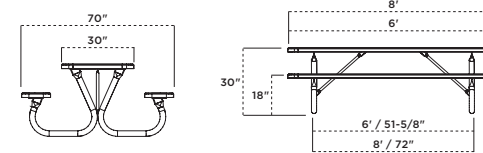

158HS-V8 8' Heavy-Duty Single Sided ADA Accessible Table, red diamond pattern, black frame