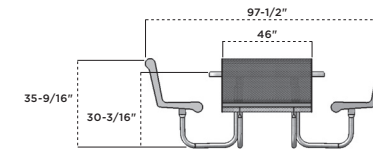

358 | CAPRI SEATING TABLE

- 46" square or octagon table top with a standard 1-9/16" dia. umbrella hole
- Thermoplastic finish with powder coated frame
- 1-5/8" O.D. all MIG welded frame with walk-through design
- All stainless steel hardware
- Portable and/or surface mount
- Seating pattern options: perforated, diamond
- See page 99 for color options

SQUARE	OCTAGON	SQUARE 3-SEAT
358-VC	358-OVC	358H-VC
358-PC	358-OPC	358H-PC