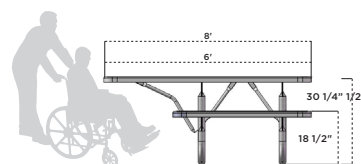

238HS | EXTRA HEAVY-DUTY SINGLE-SIDED ADA TABLE

- 6' and 8' lengths
- ADA accessible
- Thermoplastic finish with powder coated frame
- 2-3/8" O.D. all MIG welded frame
- Features walk-through design
- 1" O.D. brace
- All stainless steel hardware
- See page 99 for color options and 98 for patterns

6 FOOT	8 FOOT
238HS-P6*	238HS-V8
238HS-V6*	238HS-VR8
—	238HS-P8
—	238HS-PR8
—	238HS-FV (frame only)

*Anchor bolt install recommended, anchor bolts not included.