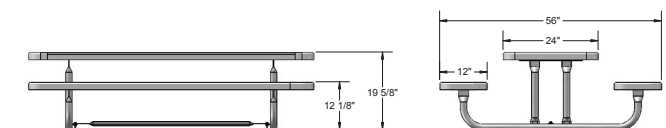

4 FOOT	6 FOOT	8 FOOT
158PS-V4	158PS-V6	158PS-V8
158PS-P4	158PS-P6	158PS-P8