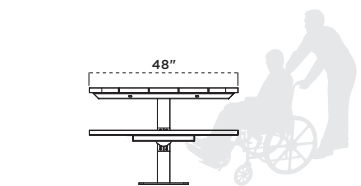

338H2 (Double-Sided Accessibility)