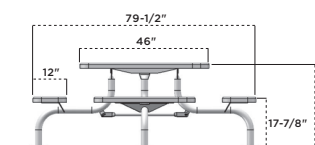

369SM-V Square Span Leg Table, black diamond pattern, black frame

ROUND TABLE	OCTAGON TABLE	SQUARE TABLE	3-SEAT SQUARE TABLE
369-RDV	369-OV	369-V	369H-V
369-RDP	369-OP	369-P	369H-P
369-RDVR	369-OVR	369-VR	369H-VR
369-RDPR	369-OPR	369-PR	369H-PR