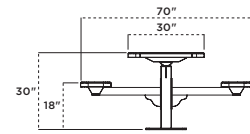

- Available in 4' and 6' lengths with ADA accessibility
- Thermoplastic finish with powder coated frame
- 4" x 4" square post frame with 3" x 3" square support arms
- All MIG welded frame
- All stainless steel hardware
- Inground (S) or surface mount (SM)
- See page 99 for color options and 98 for patterns

4 FOOT	6 FOOT
337-V4	337-V6
337-P4	337-P6
—	337-VR6
—	337-PR6