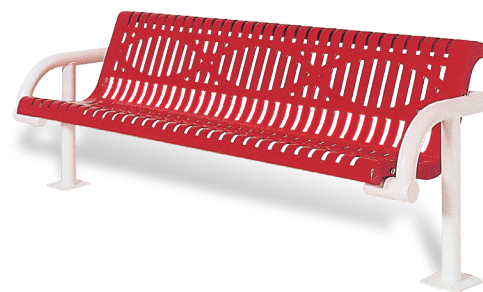

975SM-W6 6' Contour Cantilevered Bench with Back, surface mount, red wave pattern, white frame

975 | CONTOUR CANTILEVERED BENCH WITH BACK

- Available in 4', 6', and 8' lengths and can be extended with 4', 6', or 8' add-on (AO) benches
- Thermoplastic finish with powder coated frame
- Heavy-duty 2-3/8" O.D. all MIG welded frame
- All stainless steel hardware
- Inground (S) or surface mount (SM)
- See page 99 for color options and 98 for seating patterns
- Optional Center Arm Kit (965-ARM) sold separately

4 FOOT	6 FOOT	8 FOOT
975-V4	975-V6	975-V8
975-P4	975-P6	975-P8
975-FB4	975-FB6	975-FB8
975-W4	975-W6	975-W8
975-S4	975-S6	975-S8