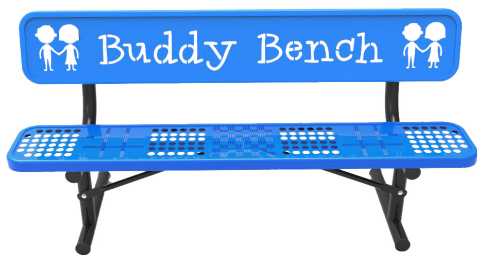

940P-P6-BB 6' Buddy Bench, blue with black frame, original font, friends icon

940 | BUDDY BENCH

- Available in 6' or 8'
- Perforated Game Pattern (featuring tic-tac-toe and chess/checkers perforated seat designs)
- Portable (P), inground (S), or surface mount (SM)
- Thermoplastic finish (seat and back) with powder coated frame
- 1" O.D. Brace (portable frame only)