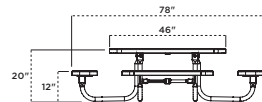

G357 46" Preschool Table, green planks, galvanized frame

357 | 36" PRESCHOOL TABLE

- 1" O.D. all bolt together frame with 1" O.D. brace
- Walk through design
- All zinc plated hardware
- Features high density polyethylene planks with galvanized or powder coated frame
- Seats are 9-1/4" x 36" and table top is 24" x 36"
- Portable

GREEN PLANKS   **RED & GREEN PLANKS**

357-G   357-MC
G357