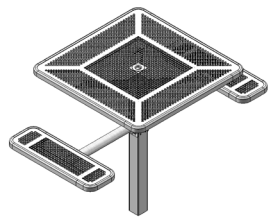

ADA DOUBLE-SIDED

338H2-add (H2)

338SH2-P