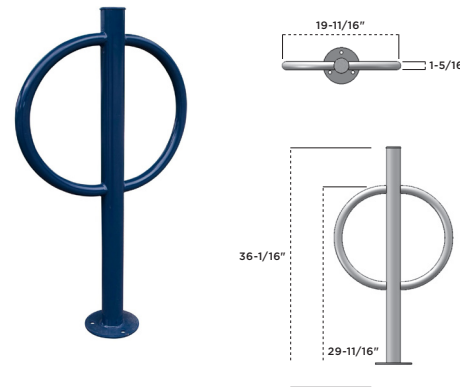

5040SM Hitch Rack, ultra blue