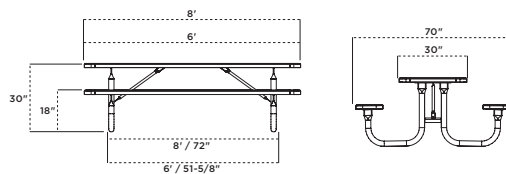

238 | EXTRA HEAVY-DUTY RECTANGULAR TABLE

- 4', 6' and 8' lengths
- Thermoplastic finish with powder coated frame
- 2-3/8" O.D. frame with 1" O.D. brace
- All MIG welded frame with walk-through designs
- All stainless steel hardware
- Portable and/or surface mount
- Umbrella hole option is available for 6' and 8' tables
- See page 99 for color options and 98 for patterns

4 FOOT	6 FOOT	8 FOOT
238-V4	238-V6	238-V8
238-P4	238-VR6	238-VR8
—	238-P6	238-P8
—	238-PR6	238-PR8
—	238-FV (frame only)	238-FV (frame only)
—	238-V6U (with umbrella hole)	238-V8U (with umbrella hole)
—	238-P6U (with umbrella hole)	238-P8U (with umbrella hole)