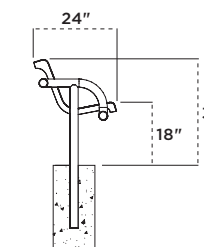

LEARN MORE

See page 4 to learn more about our customization and personalization options.