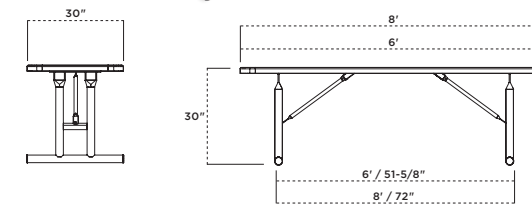

238U-V6 6' Utility Table, portable, red diamond pattern, black frame

238U | UTILITY TABLE

Utility Tables have an easy access design and are ideal for any park or restaurant.

- Available in 6' and 8' lengths with ADA accessibility
- Thermoplastic finish with powder coated frame
- 2-3/8" O.D. all MIG welded frame
- 1" O.D. brace
- All stainless steel hardware
- Portable only
- See page 99 for color options and 98 for patterns

6 FOOT	8 FOOT
238U-V6	238U-V8
238U-VR6	238U-VR8
238U-P6	238U-P8
238U-PR6	238U-PR8