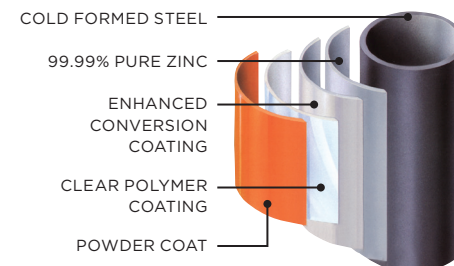

BLUE VEIN

SILVER VEIN

SPARTAN BRONZE METALLIC

ULTRA SILVER METALLIC

PREMIUM POWDER COAT COLORS

- Additional upcharge

STANDARD POWDER COAT

- Uniform coating
- Durability
- High-quality
- Attractive finish