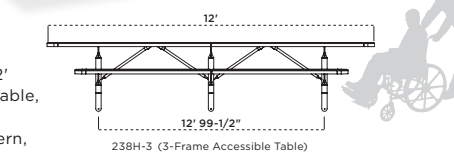

238H-3-V12 12' ADA Shelter Table, portable, red diamond pattern, black frame