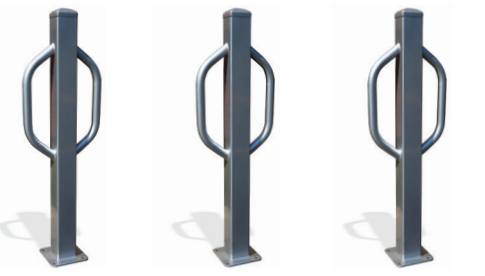

2013/2014 | MADISON BOLLARD

- 4" width
- Available in 3' and 4' heights
- 1 and 2 Loop options available for use with chain
- Powder coated finish
- Surface mount (SM) or inground (S)
- See page 99 for color options

	3 FOOT	4 FOOT
4" width	2013	2014