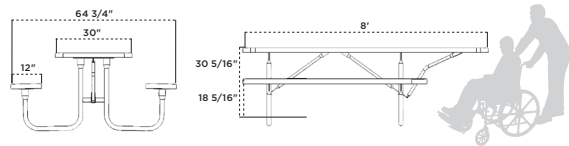

158HS | HEAVY-DUTY 8' SINGLE SIDED ADA ACCESSIBLE TABLE

- Available in an 8' ADA accessible option with single-sided handicap accessibility
- Thermoplastic finish with powder coated frame
- 1-5/8" O.D. bolt together frame
- 1" O.D. brace
- All stainless steel hardware
- Portable and/or surface mount
- See page 99 for color options and 98 for patterns

ADA SINGLE SIDED

158HS-V8
158HS-VR8
158HS-P8
158HS-PR8
158-FV (frame only)

BT158-V6 6' Heavy-Duty Bolt-Thru Rectangular Table, green diamond pattern, black frame

BT158 | HEAVY-DUTY BOLT-THRU TABLE

- Available in 6' and 8' lengths
- Thermoplastic finish with powder coated frame
- 1-5/8" O.D. bolt together frame
- 1" O.D. brace
- All stainless steel hardware
- Portable and/or surface mount
- See page 99 for color options and 98 for patterns

6 FOOT	8 FOOT
BT158-V6	BT158-V8
BT158-VR6	BT158-VR8
BT158-P6	BT158-P8
BT158-PR6	BT158-PR8
BT158-FV (frame only)	BT158-FV (frame only)