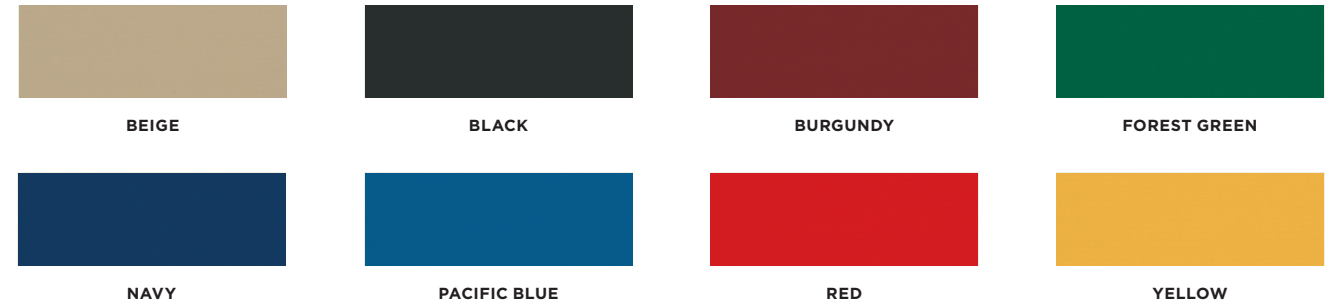

9WPP-B 9' Sky Blue Umbrella

FABRIC GRADES

Brightly colored umbrellas are a great way to add charm and functionality to your recreation space. Choose between the 7G Umbrella featuring vinyl coated weave or the MCR umbrella. All MCR umbrellas are available in either Grade A or Grade B fabric. Grade A is .25 ounces lighter per square yard than Grade B. The marine grade fabric is mildew repellent, water repellent, UV resistant, and won't shrink!

7G COLOR OPTIONS

MCR GRADE A COLOR OPTIONS

MCR GRADE B COLOR OPTIONS

7G-CRA UltraSite Umbrella with bright aluminum pole, forest green

7G-CRW UltraSite Umbrella with white aluminum pole, pacific blue

White Aluminum Pole	Champagne Aluminum Pole	Bright Aluminum Pole
7G-CRW	7G-CRC	7G-CRA