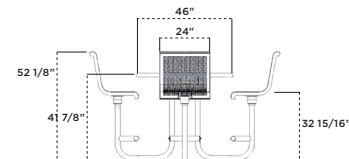

BISTRO TABLE

365-RDV
365-RDP