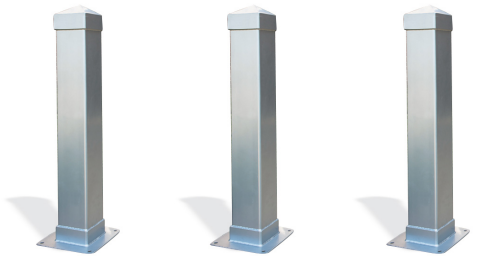

2023/2024 | HUNTINGTON BOLLARD

- 6" width
- Available in 3' and 4' heights
- Powder coated finish
- Surface mount (SM) or inground (S)
- See page 99 for color options

	3 FOOT	4 FOOT
6" width	2023	2024