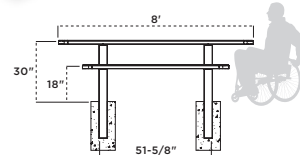

- Available in 6', and 8' lengths with ADA accessibility (8' only)
- Thermoplastic finish with powder coated frame
- 4" square post all MIG welded frame with walk-through design
- All stainless steel hardware
- Inground (S) or surface mount (SM)
- See page 99 for color options and 98 for patterns

6 FOOT	8 FOOT	ADA 8 FOOT
349-V6	349-V8	349H-V8
349-P6	349-P8	349H-P8
349-VR6	349-VR8	349H-VR8
349-PR6	349-PR8	349H-PR8