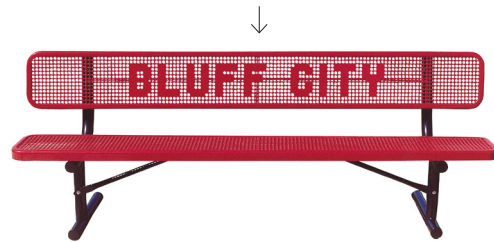

CUSTOMIZATION AND PERSONALIZATION

Make it yours, customization is a great way to enhance your landscape and promote your school, brand, city, logo, and so much more!

BLUFF CITY

Punched Lettering