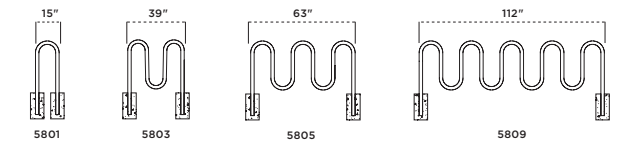

5800 | CONTEMPORARY LOOP BIKE RACK

- 1, 3, 5, 9, 11, and 13 loop options
- 2-3/8" O.D. steel tubing
- Available as hot-dip galvanized or optional powder coated finish
- Inground (S) or surface mount (SM)
- See page 99 for color options

1 LOOP	3 LOOP	5 LOOP	9 LOOP	11 LOOPS
1'3"	2'3"	5'3"	9'3"	11'3"
2 bikes	5 bikes	7 bikes	11 bikes	13 bikes
5801	5803	5805	5809	5811

5801/5801D | INVERTED SERIES

- 1, 2, 3, 4, and 5 loop options on c-channel rails
- 14.5" wide standard / 30" wide deluxe (D)
- Round tubing
- Powder coated finish
- Surface mount only
- See page 99 for color options

2 LOOP	3 LOOP	4 LOOP	5 LOOP
3'	5.5'	8'	10.5'
4 bikes	6 bikes	8 bikes	10 bikes
5801-2	5801-3	5801-4	5801-5
5801D-2	5801D-3	5801D-4	5801D-5