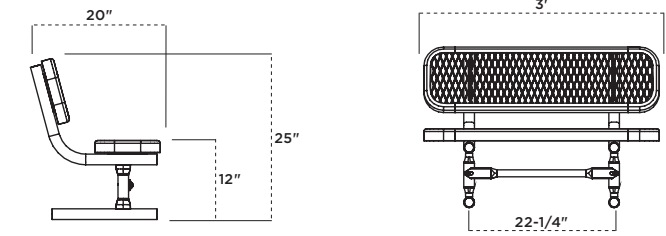

940P-P6-BB 6' Buddy Bench, blue with black frame, original font, friends icon

940 | BUDDY BENCH

- Available in 6' or 8'
- Perforated Game Pattern (featuring tic-tac-toe and chess/checkers perforated seat designs)
- Portable (P), inground (S), or surface mount (SM)
- Thermoplastic finish (seat and back) with powder coated frame
- 1" O.D. Brace (portable frame only)