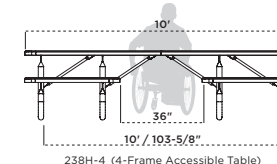

238H | EXTRA HEAVY-DUTY 8' DOUBLE SIDED ACCESSIBLE TABLE

- Available in an 8' ADA Accessible option with double-sided accessibility
- Thermoplastic finish with powder coated frame
- 2-3/8" O.D. frame with 1" O.D. brace
- All MIG welded frame with walk-through designs
- All stainless steel hardware
- Portable and/or surface mount
- See page 99 for color options and 98 for patterns

ADA Double-Sided

- 238H-V8
- 238H-VR8
- 238H-P8
- 238H-PR8
- 238-FV (frame only)

238 | EXTRA HEAVY-DUTY RECTANGULAR TABLE

- 4', 6' and 8' lengths
- Thermoplastic finish with powder coated frame
- 2-3/8" O.D. frame with 1" O.D. brace
- All MIG welded frame with walk-through designs
- All stainless steel hardware
- Portable and/or surface mount
- Umbrella hole option is available for 6' and 8' tables
- See page 99 for color options and 98 for patterns

4 FOOT	6 FOOT	8 FOOT
238-V4	238-V6	238-V8
238-P4	238-VR6	238-VR8
—	238-P6	238-P8
—	238-PR6	238-PR8
—	238-FV (frame only)	238-FV (frame only)
—	238-V6U (with umbrella hole)	238-V8U (with umbrella hole)
—	238-P6U (with umbrella hole)	238-P8U (with umbrella hole)

238-3 | EXTRA HEAVY-DUTY SHELTER TABLE

- Available in 10' or 12' lengths with 3 frames
- Thermoplastic finish with powder coated frame
- 2-3/8" O.D. frame with 1" O.D. brace
- All MIG welded frame with walk-through designs
- All stainless steel hardware
- Portable and/or surface mount
- Includes 2 sections and 3 legs for added support
- See page 99 for color options and 98 for patterns

10 FOOT, 3-FRAME	12 FOOT, 3-FRAME
238-3-V10	238-3-V12
238-3-P10	238-3-P12
238-3-FV (frame only)	238-3-FV (frame only)

238HS | EXTRA HEAVY-DUTY SINGLE-SIDED ADA TABLE