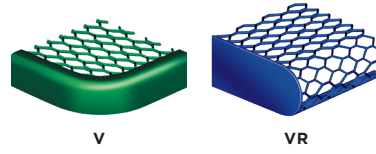

DIE FORMED SEAT PATTERNS

COLOR GUIDE*

V | DIAMOND

- 9-gauge material
- Expanded metal
- Round corners
- 3/4" opening

VR | DIAMOND ROLLED EDGE

- 9-gauge material
- Expanded metal
- Rolled edge
- 3/4" opening