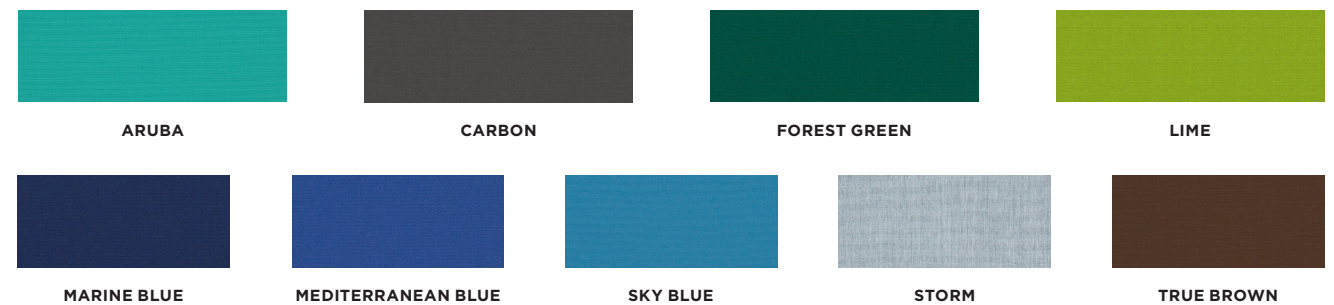

9WPP-B 9' Sky Blue Umbrella

FABRIC GRADES

Brightly colored umbrellas are a great way to add charm and functionality to your recreation space. Choose between the 7G Umbrella featuring vinyl coated weave or the MCR umbrella. All MCR umbrellas are available in either Grade A or Grade B fabric. Grade A is .25 ounces lighter per square yard than Grade B. The marine grade fabric is mildew repellent, water repellent, UV resistant, and won't shrink!

7G COLOR OPTIONS

MCR GRADE A COLOR OPTIONS

MCR GRADE B COLOR OPTIONS

7G-CRA UltraSite Umbrella with bright aluminum pole, forest green

7G-CRW UltraSite Umbrella with white aluminum pole, pacific blue

White Aluminum Pole	Champagne Aluminum Pole	Bright Aluminum Pole
7G-CRW	7G-CRC	7G-CRA