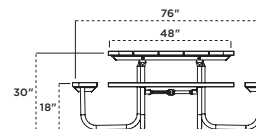

ADA 2-SEAT

358-PT48 4-Seat 48" Square Table, pressure treated planks, galvanized frame

358 | 48" SQUARE TABLE

- 48" table with umbrella hole diameter 1-9/16" I.D.
- 1-5/8" O.D. all bolt together walk-through design
- 1" O.D. brace
- Available with recycled plastic lumber or wood planks
- Frame can be powder coated or hot-dip galvanized
- All galvanized hardware (for wood)
- All zinc plated hardware (for recycled plastic)
- Portable and/or surface mount
- See page 99 for frame color options and 97 for plank color options