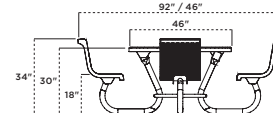

230-RDPC-46 46" Round Contour Table, brown perforated pattern, brown frame

230 | ROUND CONTOUR TABLE

- 46" table top with a standard 1-9/16" dia. umbrella hole
- Thermoplastic finish with powder coated frame
- 2-3/8" O.D. all bolt together walk-through frame
- All stainless steel hardware
- Portable and/or surface mount
- See page 99 for color options and 98 for patterns

46" TABLE	46" 3-SEAT TABLE
230-RDVC46	230H-RDVC46
230-RDPC46	230H-RDPC46