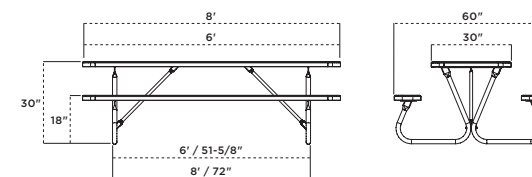

TABLES

158 | HEAVY-DUTY RECTANGULAR TABLE

- 4', 6', and 8' lengths with walk-through design
- Thermoplastic finish with powder coated frame
- 1-5/8" O.D. all MIG welded frame
- 1" O.D. brace
- All stainless steel hardware
- Portable and/or surface mount
- See page 99 for color options and 98 for patterns

4 FOOT	6 FOOT	8 FOOT
158-V4	158-V6	158-V8
158-P4	158-VR6	158-VR8
—	158-P6	158-P8
—	158-PR6	158-PR8
—	158-FV (frame only)	158-FV (frame only)

Great for outdoor classrooms!

158H | HEAVY-DUTY 8' DOUBLE SIDED ADA ACCESSIBLE TABLE

- Available in an 8' ADA accessible option with double-sided handicap accessibility
- Thermoplastic finish with powder coated frame
- 1-5/8" O.D. all MIG welded frame
- 1" O.D. brace
- All stainless steel hardware
- Portable and/or surface mount
- See page 99 for color options and 98 for patterns

ADA DOUBLE SIDED

158H-V8
158H-VR8
158H-P8
158-PR8
158-FV (frame only)

BT238 | EXTRA HEAVY-DUTY BOLT-THRU TABLE

- Available in 6' and 8' lengths
- Thermoplastic finish with powder coated frame
- 2-3/8" O.D. all bolt together walk-through frame
- 1" O.D. brace
- All stainless steel hardware
- Portable and/or surface mount
- See page 99 for color options and 98 for patterns

6 FOOT	8 FOOT
BT238-V6	BT238-V8
BT238-VR6	BT238-VR8
BT238-P6	BT238-P8
BT238-PR6	BT238-PR8
BT238-FV (frame only)	BT238-FV (frame only)
BT238H	

158HS | HEAVY-DUTY 8' SINGLE SIDED ADA ACCESSIBLE TABLE

- Available in an 8' ADA accessible option with single-sided handicap accessibility
- Thermoplastic finish with powder coated frame
- 1-5/8" O.D. bolt together frame
- 1" O.D. brace
- All stainless steel hardware
- Portable and/or surface mount
- See page 99 for color options and 98 for patterns

ADA SINGLE SIDED

158HS-V8
158HS-VR8
158HS-P8
158HS-PR8
158-FV (frame only)