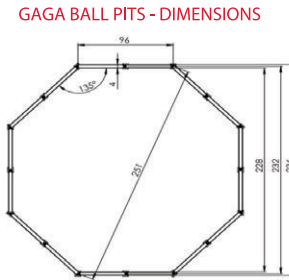

# Our Pits

Action Play Systems offers 3 sizes of GaGa Ball Pits for indoor or outdoor use. Each kit is constructed utilizing our 12" high playground borders connected with our proprietary stanchions, specifically for our GaGa Ball Pits. Additionally, Action Play Systems GaGa Ball Pits come standard with our exclusive ADA Gate for easy pit entrance and exit, as well as, ADA

wheelchair accessibility. Once installed, our GaGa Ball Pits are 28" high allowing for maximum ball rebound and consistent play. Our stanchions can be permanently anchored if desired (not included) and are coated for maximum durability. Additionally, our proprietary stanchion design allows each wall of the GaGa Ball Pit to be raised 4" for easier cleaning of debris.

**APS-GagaPit15**  
 (24) 100-border12"  
 (12) 100-GaGaStanchion

15 FEET - STRAIGHT (24 TIMBER)  
 ACROSS FLAT (PIVOT TO PIVOT): 13' 10"  
 ACROSS FLAT INSIDE DIMENSION: 13' 6"  
 INSIDE AREA (SQ FT): 158.5

**APS-GagaPit20**  
 (32) 100-border12"  
 (16) 100-GaGaStanchion

20 FEET - STRAIGHT (32 TIMBER)  
 ACROSS FLAT (PIVOT TO PIVOT): 19' 4"  
 ACROSS FLAT INSIDE DIMENSION: 19'  
 INSIDE AREA (SQ FT): 298.6